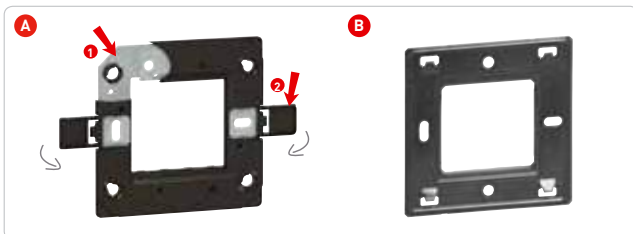

A. For all high end plates

- ① Metal frame providing solid support to base. Bi-material frame - electrical safety IP20.
- ② Screw caps can be closed once the support frame is installed, ensuring total insulation.

B. For white plates only.