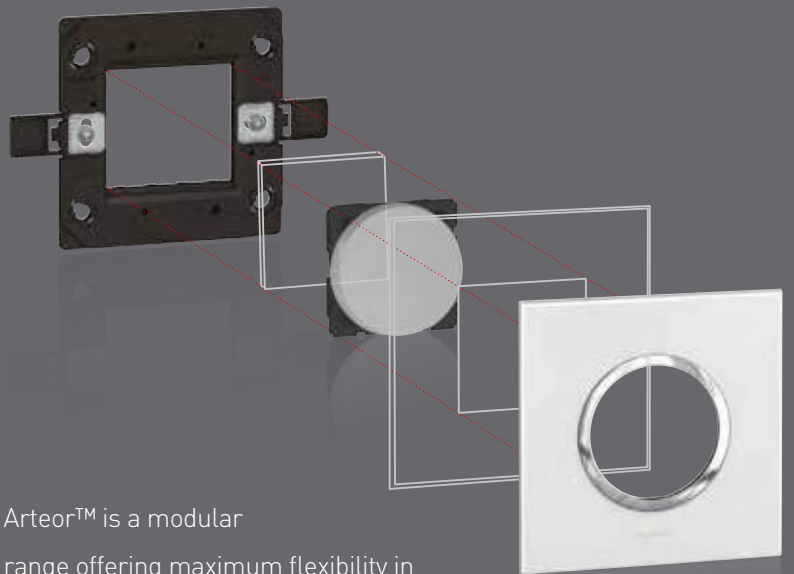

Arteor™

versatility and modularity for unrivalled flexibility

Arteor™ is a modular range offering maximum flexibility in terms of installation and configuration.